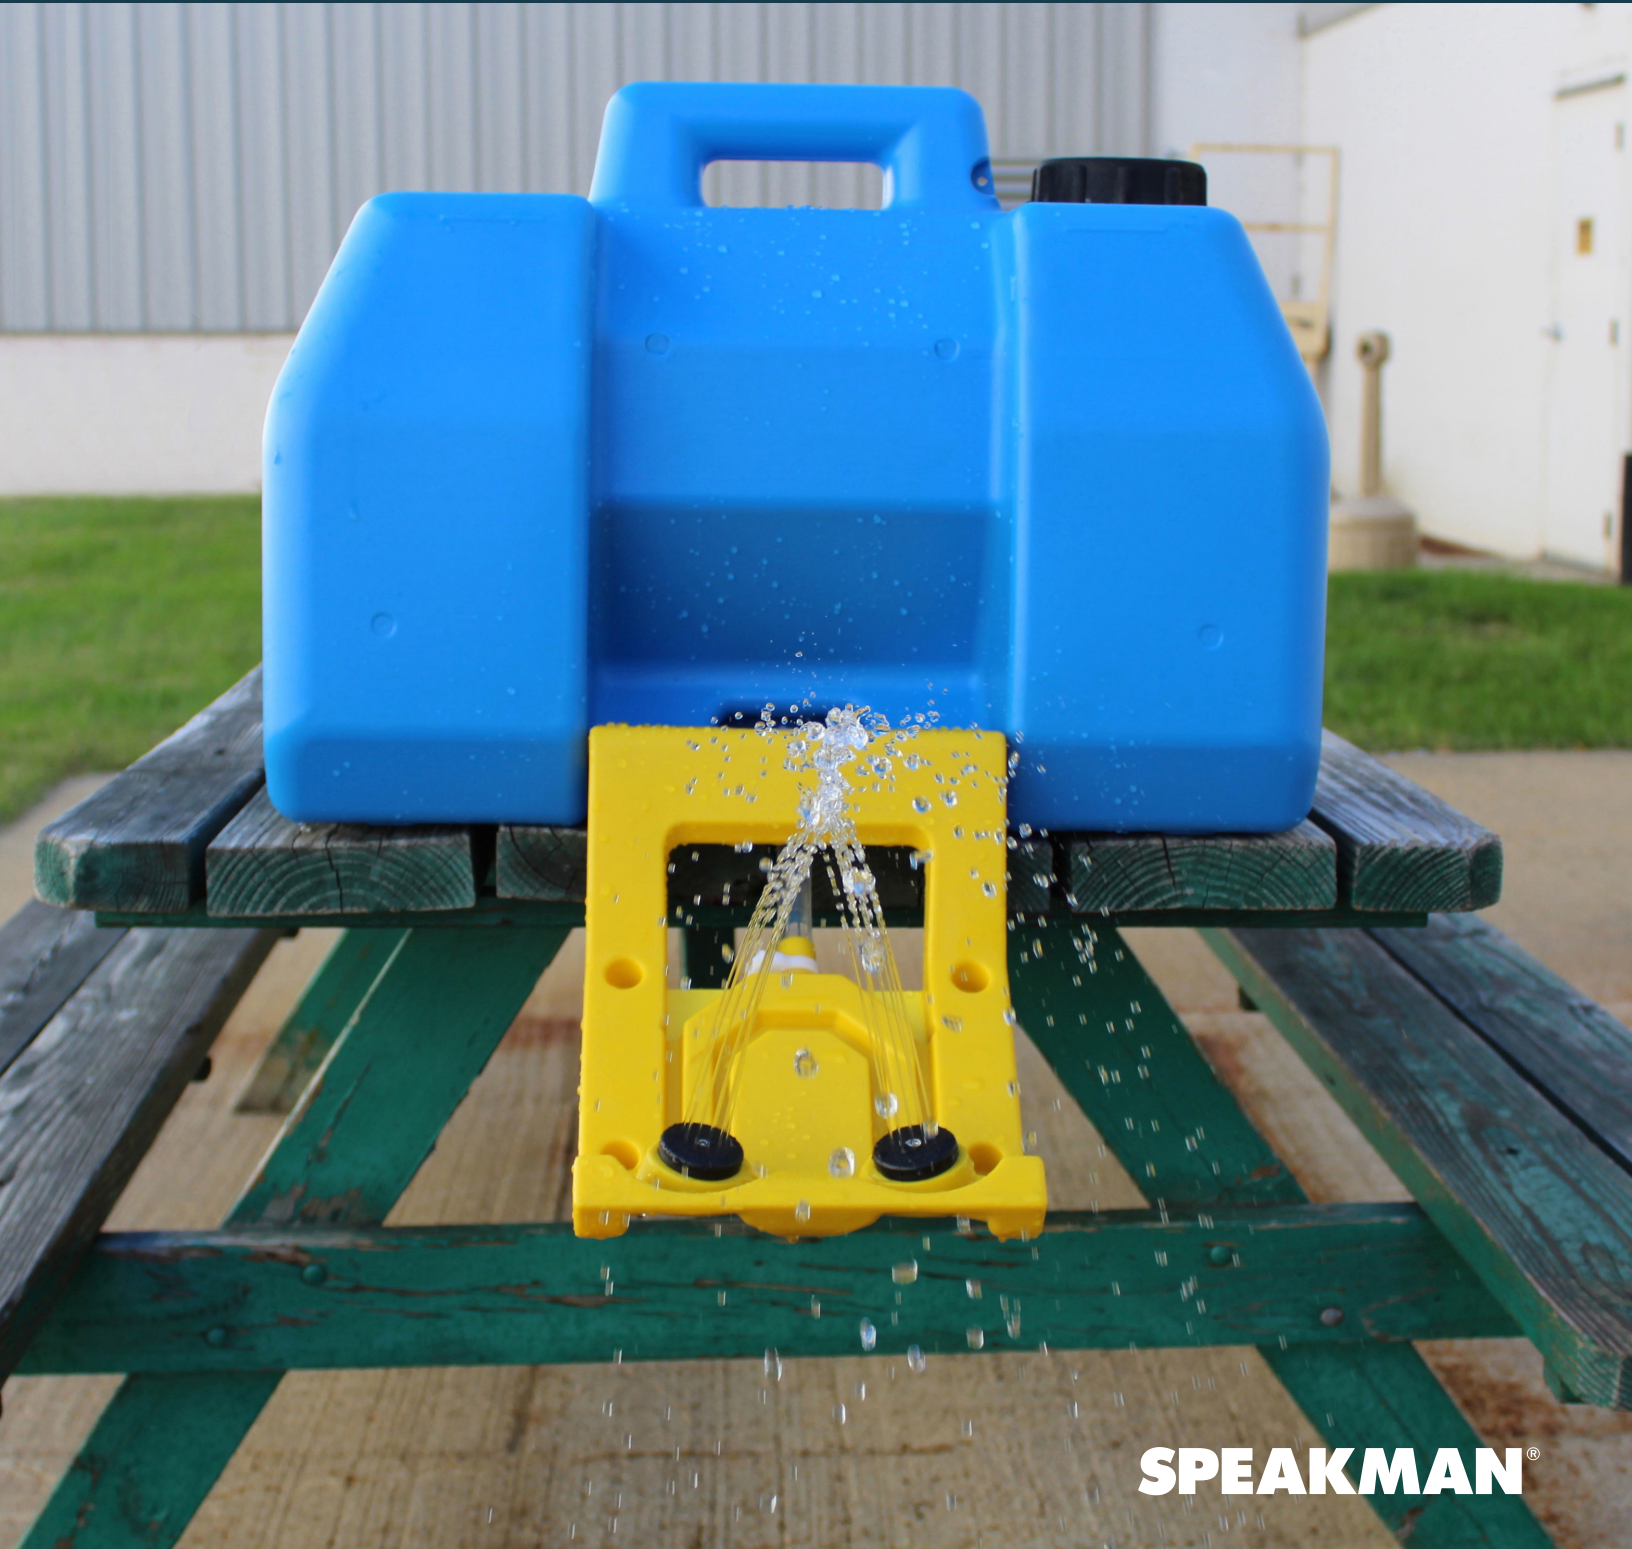

GRAVITYFLO[®] PORTABLE EQUIPMENT

SPEAKMAN[®]

GRAVITYFLOW PORTABLE EQUIPMENT

GRAVITYFLO SE-4400

The GravityFlo SE-4400 is our most portable creation to date. Featuring dual spray heads and a 9-gallon tank, this unit is designed to deliver 15-minutes of continue relief, regardless of where it's placed on your worksite.

- ANSI/ISEA Z358.1 Certified.
- Tamper-resistant fill cap.
- Pull-down activated.
- Includes wall-mounting bracket.
- 3-year limited warranty.
- When filled, product weighs 83 lbs.

GRAVITYFLO SE-4300

The GravityFlo SE-4300 features dual spray heads and a 20-gallon tank – allowing users to operate the eyewash and drench hose simultaneously. This GravityFlo is the industry's only portable unit to include a side-fitting drench hose.

- ANSI/ISEA Z358.1 Certified.
- Tamper-resistant fill cap.
- Pull-strap activated.
- Includes wall-mounting bracket.
- Side drain.
- 3-year limited warranty.
- When filled, product weighs 201 lbs.

OPTIONS	DESCRIPTION
SE-4360	Cart for transportation with fluid collection container
SE-1050	SE-4300 with transportation cart and container

GRAVITYFLO SE-4000

The GravityFlo SE-4000 features a 21-gallon tank, pull-down activation and dual spray heads with a durable brass valve to deliver soothing, continuous relief to the eyes and face.

- ANSI/ISEA Z358.1 Certified.
- Tamper-resistant fill cap.
- Includes wall-mounting bracket.
- Side drain.
- 3-year limited warranty.
- When filled, product weighs 201 lbs.